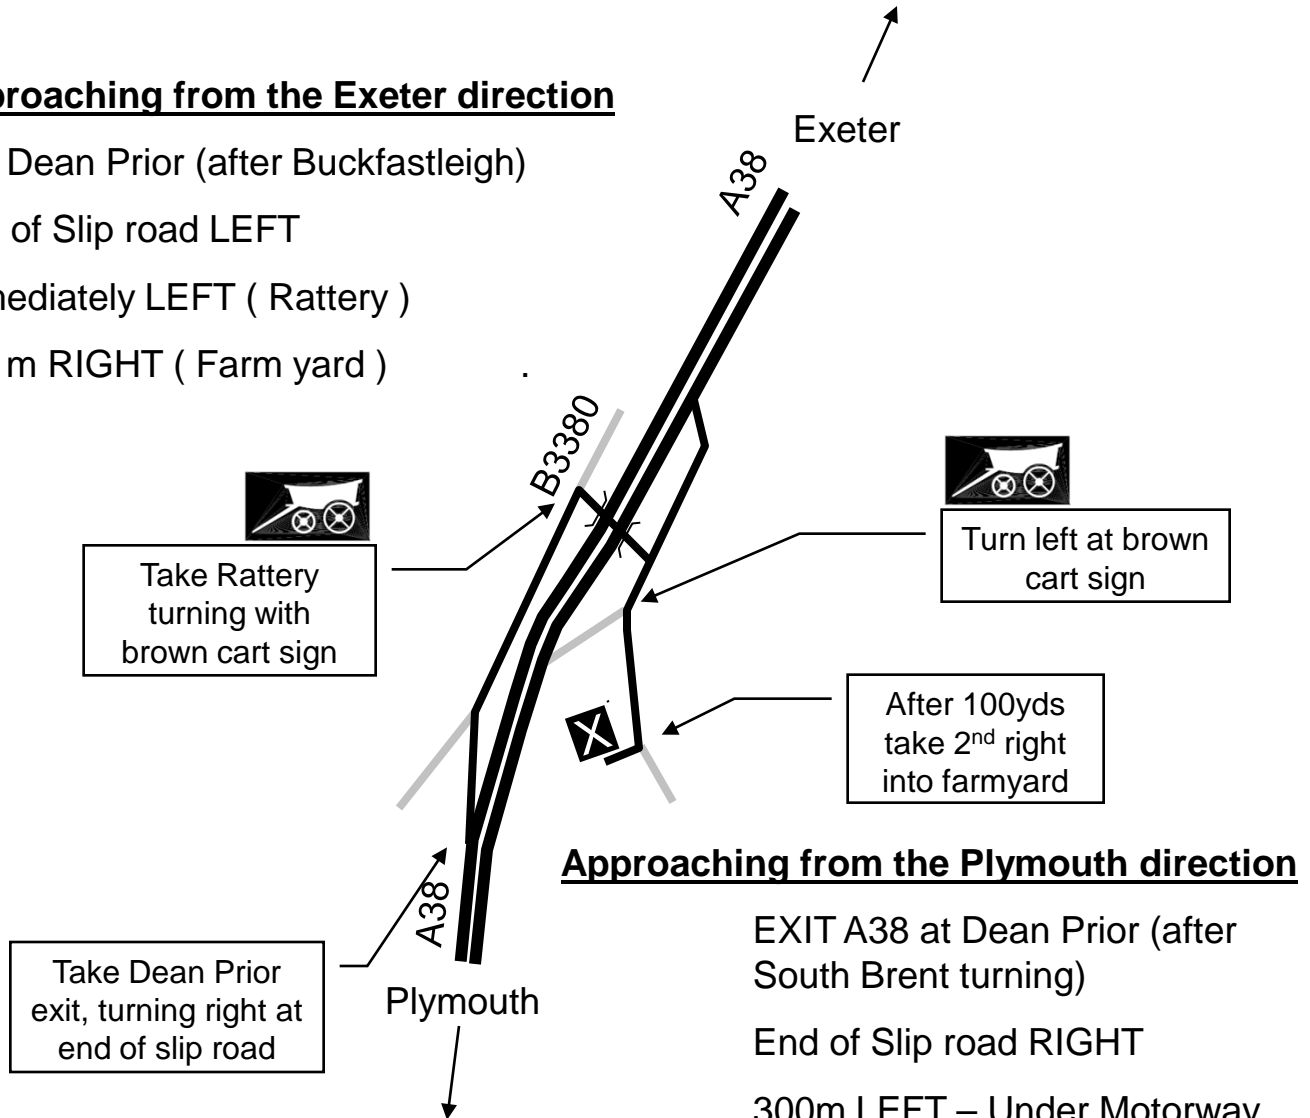

# Directions to Luscombe Warehouse

**Address: The Grain Store, Dean Court, Lower Dean,  
Buckfastleigh, Devon, TQ11 0LT**

**Office No: 01364 64 30 36**

**Warehouse man: 07941 99 79 56 (Jeff)**

**Important : Call to Book in delivery**

## Approaching from the Exeter direction

Exit Dean Prior (after Buckfastleigh)

End of Slip road LEFT

Immediately LEFT ( Rattery )

100 m RIGHT ( Farm yard )

## Approaching from the Plymouth direction

EXIT A38 at Dean Prior (after South Brent turning)

End of Slip road RIGHT

300m LEFT – Under Motorway

2<sup>nd</sup> LEFT ( Rattery ).

100m RIGHT into Farm Yard

# Directions to Luscombe Warehouse

Address: The Grain Store, Dean Court, Lower Dean,  
Buckfastleigh, Devon, TQ11 0LT

Office No: 01364 643036

Warehouse man: 07941 997956 (Jeff)